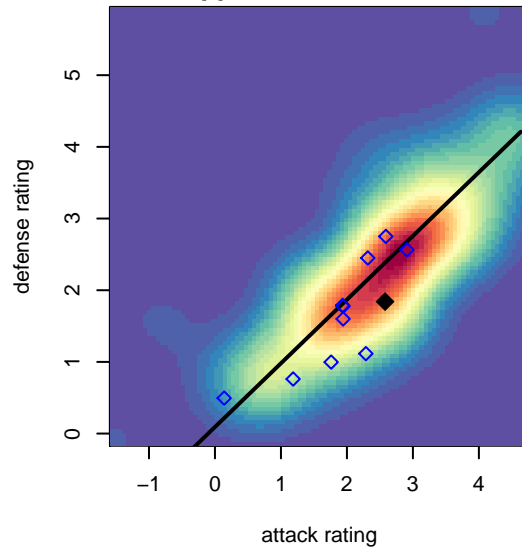

Walla Walla United SC G01

Walla Walla United SC
 Walla Walla, WA
 G01 total strength=1438
 attack=13.17 defense=6.3
 fall league = PSPL Classic U17
 spr league = Spr PSPL EWA – '01/'02 Copa 1 -
 notes= Lash 2017

alt names used:

Venues played:
 2017 PSPL Classic U17
 2017 Spr PSPL EWA – '01/'02 Copa 1 – East U

Walla Walla United SC G01
 Dots are actual minus expected GF (blue circles) and GA (red triangles).
 Blue line is smoothed change in attack strength. Red is smoothed change in defense strength.

**attack and defense variance (black dot)
relative to other teams
and top 10 in region**

**attack and defense rating
relative to others at age
and all opponents in last 13 months**

Performance relative to 13 month average