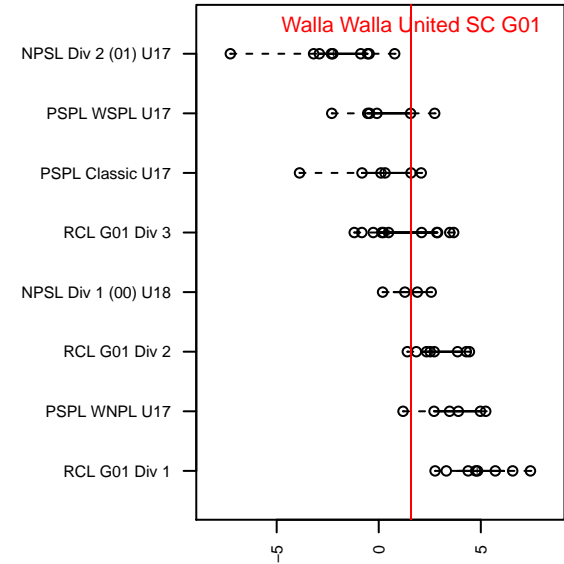

Walla Walla United SC G01

Walla Walla United SC
 Walla Walla, WA
 G01 total strength=1438
 attack=13.17 defense=6.3
 fall league = PSPL Classic U17
 spr league = Spr PSPL EWA – '01/'02 Copa 1 -
 notes= Lash 2017

alt names used:

Venues played:
 2017 PSPL Classic U17
 2017 Spr PSPL EWA – '01/'02 Copa 1 – East U

Walla Walla United SC G01
 Dots are actual minus expected GF (blue circles) and GA (red triangles).
 Blue line is smoothed change in attack strength. Red is smoothed change in defense strength.

**attack and defense variance (black dot)
relative to other teams
and top 10 in region**

**attack and defense rating
relative to others at age
and all opponents in last 13 months**

Performance relative to 13 month average