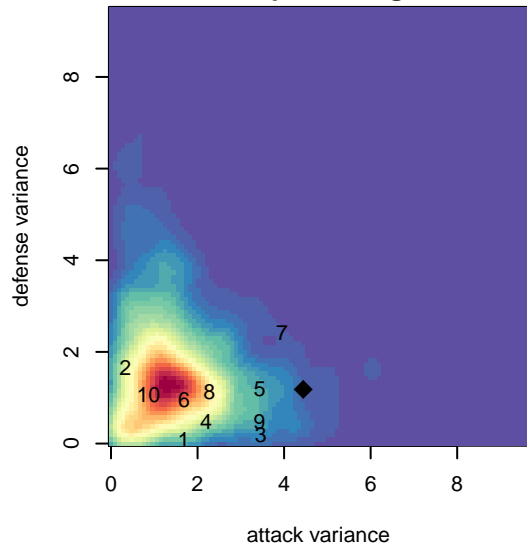

Walla Walla United SC G01

Walla Walla United SC
 Walla Walla, WA
 G01 total strength=1438
 attack=13.17 defense=6.3
 fall league = PSPL Classic U17
 spr league = Spr PSPL EWA – '01/'02 Copa 1 -
 notes= Lash 2017

alt names used:

Venues played:
 2017 PSPL Classic U17
 2017 Spr PSPL EWA – '01/'02 Copa 1 – East U

Walla Walla United SC G01
 Dots are actual minus expected GF (blue circles) and GA (red triangles).
 Blue line is smoothed change in attack strength. Red is smoothed change in defense strength.

**attack and defense variance (black dot)
relative to other teams
and top 10 in region**

**attack and defense rating
relative to others at age
and all opponents in last 13 months**

Performance relative to 13 month average